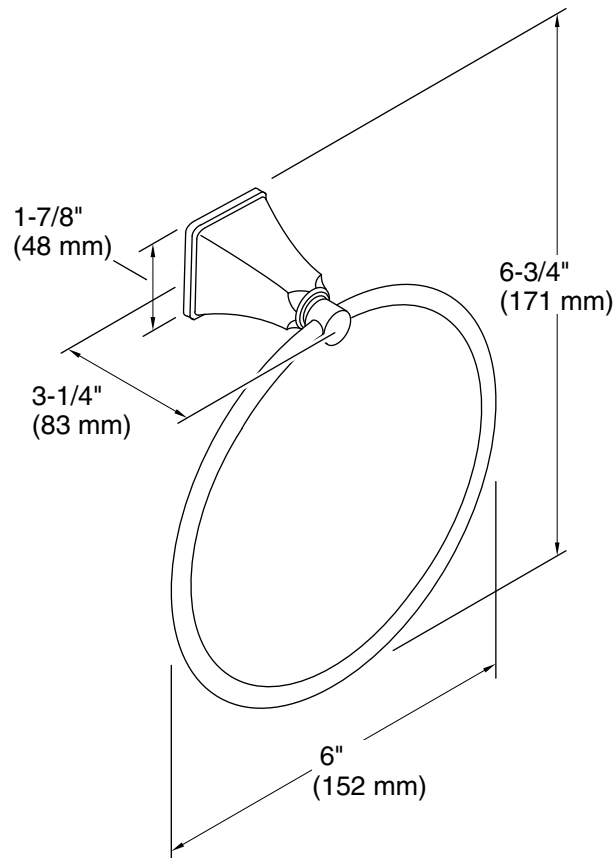

Technical Information

All product dimensions are nominal.

Material: Brass, Zinc

Notes

Install this product according to the installation guide.